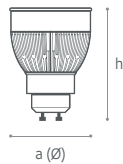

APPLICATIONS

- Spotighting for accents
- Display cabinets
- Shop windows
- Retail outlets
- Exhibition rooms
- Shops

FEDRA – 5W