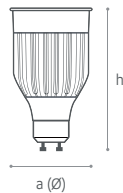

FEDRA

LED LAMP

DETAILS

- Cameta™ lens technology
- Anti-glare lens
- CCT:
  5W: 2700K, 4000K, 6000K
  7W: 2700K, 4000K, 5000K
- Power factor: > 0.95
- CRI (Ra): 80...89
- Base: GU10
- Lifetime: 40.000 hrs
- Dimmable (7W)
- Non dimmable (5W)
- Very low energy consumption

APPLICATIONS

- Spotighting for accents
- Display cabinets
- Shop windows
- Retail outlets
- Exhibition rooms
- Shops

FEDRA – 7W

Code	(W)	Base	CCT (K)	(lm)	Beam (°)	CRI (Ra)	a (mm)	h (mm)	Dim
LUX-L5W-24°-GU10-827	5	GU10	2700	350	24	80...89	∅ 50	70	No
LUX-L5W-24°-GU10-840	5	GU10	4000	375	24	80...89	∅ 50	70	No
LUX-L5W-24°-GU10-860	5	GU10	6000	390	24	80...89	∅ 50	70	No
LUX-L5W-38°-GU10-827	5	GU10	2700	350	38	80...89	∅ 50	70	No
LUX-L5W-38°-GU10-840	5	GU10	4000	375	38	80...89	∅ 50	70	No
LUX-L5W-38°-GU10-860	5	GU10	6000	390	38	80...89	∅ 50	70	No
LUX-L5W-60°-GU10-827	5	GU10	2700	350	60	80...89	∅ 50	70	No
LUX-L5W-60°-GU10-840	5	GU10	4000	375	60	80...89	∅ 50	70	No
LUX-L5W-60°-GU10-860	5	GU10	6000	390	60	80...89	∅ 50	70	No
LUX-L7W-24°-GU10-827	7	GU10	2700	550	24	80...89	∅ 50	88.5	Yes
LUX-L7W-24°-GU10-840	7	GU10	4000	570	24	80...89	∅ 50	88.5	Yes
LUX-L7W-24°-GU10-850	7	GU10	5000	600	24	80...89	∅ 50	88.5	Yes
LUX-L7W-38°-GU10-827	7	GU10	2700	550	38	80...89	∅ 50	88.5	Yes
LUX-L7W-38°-GU10-840	7	GU10	4000	570	38	80...89	∅ 50	88.5	Yes
LUX-L7W-38°-GU10-850	7	GU10	5000	600	38	80...89	∅ 50	88.5	Yes
LUX-L7W-60°-GU10-827	7	GU10	2700	550	60	80...89	∅ 50	88.5	Yes
LUX-L7W-60°-GU10-840	7	GU10	4000	570	60	80...89	∅ 50	88.5	Yes
LUX-L7W-60°-GU10-850	7	GU10	5000	600	60	80...89	∅ 50	88.5	Yes