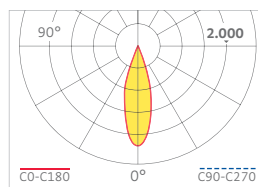

Adonis series

ADONIS

LED FLOODLIGHT

STANDARD COLOUR

DETAILS

- Extruded aluminium body
- Lateral caps in ABS
- Screen: tempered glass (4 mm)
- Standard colour: grey
- Black colour on request
- Adjustable steel AISI304 brackets
- CCT Standard: 4000K
CCT Optional: 3000K, 5000K
- Power factor: > 0.97
- CRI (Ra): 80...89
- Lifetime: 70.000 hrs
- Luminous source efficiency:
100 lm/W
- LED driver integrated

[* To complete the code, please choose the optic from below].

115° – SYMMETRIC [00]

16° – SYMMETRIC [16]

31° – SYMMETRIC [31]

46° – SYMMETRIC [46]

56° – SYMMETRIC [56]

68° – SYMMETRIC [68]

80° – SYMMETRIC [80]