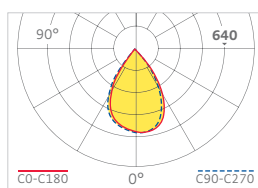

Adonis series

ADONIS

LED FLOODLIGHT

STANDARD COLOUR

DETAILS

- Extruded aluminium body
- Lateral caps in ABS
- Screen: tempered glass (4 mm)
- Standard colour: grey
- Black colour on request
- Adjustable steel AISI304 brackets
- CCT Standard: 4000K
CCT Optional: 3000K, 5000K
- Power factor: > 0.97
- CRI (Ra): 80...89
- Lifetime: 70.000 hrs
- Luminous source efficiency:
100 lm/W
- LED driver integrated

[* To complete the code, please choose the optic from below].

115° – SYMMETRIC [00]

16° – SYMMETRIC [16]

31° – SYMMETRIC [31]

46° – SYMMETRIC [46]

56° – SYMMETRIC [56]

68° – SYMMETRIC [68]

80° – SYMMETRIC [80]