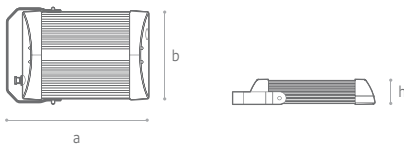

Adonis series

ADONIS

LED FLOODLIGHT

STANDARD COLOUR

DETAILS

- Extruded aluminium body
- Lateral caps in ABS
- Screen: tempered glass (4 mm)
- Standard colour: grey
- Black colour on request
- Adjustable steel AISI304 brackets
- CCT Standard: 4000K
  CCT Optional: 3000K, 5000K
- Power factor: > 0.97
- CRI (Ra): 80...89
- Lifetime: 70.000 hrs
- Luminous source efficiency:
  100 lm/W
- LED driver integrated

APPLICATIONS

- Outdoor sport facilities
- Indoor sport ground
- Parking areas
- Tunnels
- Civic parks
- Gardens
- Town centres

ADONIS

Code	(W)	(lm)	LED n°	(mA)	a (mm)	b (mm)	h (mm)	W.Exp. (m²)	(kg)
LUX-ADO-L24L-[*]-4K	25	2.950	24	350	404	416	112	0,20	8
LUX-ADO-L24M-[*]-4K	39	4.150	24	530	404	416	112	0,20	8
LUX-ADO-L24H-[*]-4K	52	6.000	24	700	404	416	112	0,20	8
LUX-ADO-L32H-[*]-4K	69	8.000	32	700	404	416	112	0,20	8
LUX-ADO-L48M-[*]-4K	82	8.300	48	530	404	416	112	0,20	8
LUX-ADO-L48H-[*]-4K	104	12.000	48	700	404	416	112	0,20	8
LUX-ADO-L64H-[*]-4K	139	16.000	64	700	404	416	112	0,20	8
LUX-ADO-L96M-[*]-4K	165	16.550	96	530	554	416	112	0,26	12
LUX-ADO-L80H-[*]-4K	174	20.000	80	700	554	416	112	0,26	12
LUX-ADO-L96H-[*]-4K	208	24.000	96	700	554	416	112	0,26	12
LUX-ADO-L104H-[*]-4K	225	26.000	104	700	554	416	112	0,26	12
LUX-ADO-L120H-[*]-4K	260	30.000	120	700	754	416	112	0,303	17
LUX-ADO-L144H-[*]-4K	313	36.000	144	700	754	416	112	0,303	17

[* To complete the code, please choose the optic from below].

115° – SYMMETRIC [00]

16° – SYMMETRIC [16]

31° – SYMMETRIC [31]

46° – SYMMETRIC [46]

56° – SYMMETRIC [56]

68° – SYMMETRIC [68]

80° – SYMMETRIC [80]

ROTO-SYMMETRIC [R1]