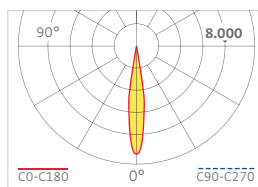

Adonis series

ADONIS

LED FLOODLIGHT

STANDARD COLOUR

DETAILS

- Extruded aluminium body
- Lateral caps in ABS
- Screen: tempered glass (4 mm)
- Standard colour: grey
- Black colour on request
- Adjustable steel AISI304 brackets
- CCT Standard: 4000K
CCT Optional: 3000K, 5000K
- Power factor: > 0.97
- CRI (Ra): 80...89
- Lifetime: 70.000 hrs
- Luminous source efficiency:
100 lm/W
- LED driver integrated

[* To complete the code, please choose the optic from below].

115° – SYMMETRIC [00]

16° – SYMMETRIC [16]

31° – SYMMETRIC [31]

46° – SYMMETRIC [46]

56° – SYMMETRIC [56]

68° – SYMMETRIC [68]

80° – SYMMETRIC [80]