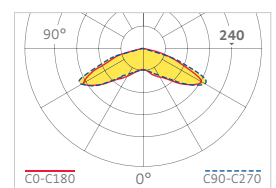

ROTO-SYMMETRIC [R1]