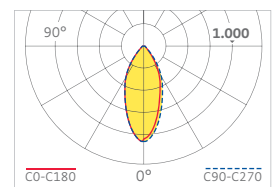

Adonis series

ADONIS

LED FLOODLIGHT

STANDARD COLOUR

DETAILS

- Extruded aluminium body
- Lateral caps in ABS
- Screen: tempered glass (4 mm)
- Standard colour: grey
- Black colour on request
- Adjustable steel AISI304 brackets
- CCT Standard: 4000K
CCT Optional: 3000K, 5000K
- Power factor: > 0.97
- CRI (Ra): 80...89
- Lifetime: 70.000 hrs
- Luminous source efficiency:
100 lm/W
- LED driver integrated

[* To complete the code, please choose the optic from below].

115° – SYMMETRIC [00]

16° – SYMMETRIC [16]

31° – SYMMETRIC [31]

46° – SYMMETRIC [46]

56° – SYMMETRIC [56]

68° – SYMMETRIC [68]

80° – SYMMETRIC [80]