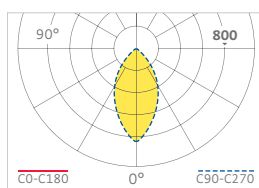

Adonis series

ADONIS

LED FLOODLIGHT

STANDARD COLOUR

DETAILS

- Extruded aluminium body
- Lateral caps in ABS
- Screen: tempered glass (4 mm)
- Standard colour: grey
- Black colour on request
- Adjustable steel AISI304 brackets
- CCT Standard: 4000K
CCT Optional: 3000K, 5000K
- Power factor: > 0.97
- CRI (Ra): 80...89
- Lifetime: 70.000 hrs
- Luminous source efficiency:
100 lm/W
- LED driver integrated

[* To complete the code, please choose the optic from below].

115° – SYMMETRIC [00]

16° – SYMMETRIC [16]

31° – SYMMETRIC [31]

46° – SYMMETRIC [46]

56° – SYMMETRIC [56]

68° – SYMMETRIC [68]

80° – SYMMETRIC [80]