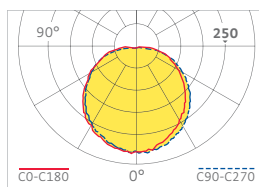

Adonis series

ADONIS

LED FLOODLIGHT

STANDARD COLOUR

DETAILS

- Extruded aluminium body
- Lateral caps in ABS
- Screen: tempered glass (4 mm)
- Standard colour: grey
- Black colour on request
- Adjustable steel AISI304 brackets
- CCT Standard: 4000K
CCT Optional: 3000K, 5000K
- Power factor: > 0.97
- CRI (Ra): 80...89
- Lifetime: 70.000 hrs
- Luminous source efficiency:
100 lm/W
- LED driver integrated

[* To complete the code, please choose the optic from below].

115° – SYMMETRIC [00]

16° – SYMMETRIC [16]

31° – SYMMETRIC [31]

46° – SYMMETRIC [46]

56° – SYMMETRIC [56]

68° – SYMMETRIC [68]

80° – SYMMETRIC [80]