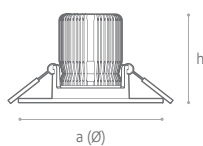

APPLICATIONS

- Shops
- Retail stores
- Hotels
- Halls
- Receptions
- Corridors
- Offices
- Common areas

FRAME OPTIONS

- Round, Ø 90: [R90]
- Round, Ø 110: [R110]

- Square, 90 × 90: [S90]
- Square, 110 × 110: [S110]

MAIA – R90 / R110

MAIA – S90 / S110

Code	(W)	CCT (K)	(lm)	Beam (°)	(mA)	CRI (Ra)	a (mm)	h (mm)	Cut-out	Shape
LUX-MAI-R90-L12W-40°-3K-[*]	12	3000	750	40	250	80...89	Ø 90	71	Ø 75	Round
LUX-MAI-R90-L12W-40°-4K-[*]	12	4000	800	40	250	80...89	Ø 90	71	Ø 75	Round
LUX-MAI-R90-L12W-40°-5K-[*]	12	5000	850	40	250	80...89	Ø 90	71	Ø 75	Round
LUX-MAI-R110-L12W-40°-3K-[*]	12	3000	750	40	250	80...89	Ø 110	71	Ø 75	Round
LUX-MAI-R110-L12W-40°-4K-[*]	12	4000	800	40	250	80...89	Ø 110	71	Ø 75	Round
LUX-MAI-R110-L12W-40°-5K-[*]	12	5000	850	40	250	80...89	Ø 110	71	Ø 75	Round
LUX-MAI-S90-L12W-40°-3K-[*]	12	3000	750	40	250	80...89	90	71	Ø 75	Square
LUX-MAI-S90-L12W-40°-4K-[*]	12	4000	800	40	250	80...89	90	71	Ø 75	Square
LUX-MAI-S90-L12W-40°-5K-[*]	12	5000	850	40	250	80...89	90	71	Ø 75	Square
LUX-MAI-S110-L12W-40°-3K-[*]	12	3000	750	40	250	80...89	110	71	Ø 75	Square
LUX-MAI-S110-L12W-40°-4K-[*]	12	4000	800	40	250	80...89	110	71	Ø 75	Square
LUX-MAI-S110-L12W-40°-5K-[*]	12	5000	850	40	250	80...89	110	71	Ø 75	Square