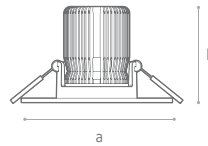

APPLICATIONS

- Shops
- Retail stores
- Hotels
- Halls
- Receptions
- Corridors
- Offices
- Common areas

FRAME OPTIONS

- Round, Ø 90: [R90]
- Round, Ø 110: [R110]

- Square, 90 × 90: [S90]
- Square, 110 × 110: [S110]

MAIA – R90 / R110

MAIA – S90 / S110

Code	(W)	CCT (K)	(lm)	Beam (°)	(mA)	CRI (Ra)	a (mm)	h (mm)	Cut-out	Shape
LUX-MAI-R90-L12W-40°-3K-[*]	12	3000	750	40	250	80...89	Ø 90	71	Ø 75	Round
LUX-MAI-R90-L12W-40°-4K-[*]	12	4000	800	40	250	80...89	Ø 90	71	Ø 75	Round
LUX-MAI-R90-L12W-40°-5K-[*]	12	5000	850	40	250	80...89	Ø 90	71	Ø 75	Round
LUX-MAI-R110-L12W-40°-3K-[*]	12	3000	750	40	250	80...89	Ø 110	71	Ø 75	Round
LUX-MAI-R110-L12W-40°-4K-[*]	12	4000	800	40	250	80...89	Ø 110	71	Ø 75	Round
LUX-MAI-R110-L12W-40°-5K-[*]	12	5000	850	40	250	80...89	Ø 110	71	Ø 75	Round
LUX-MAI-S90-L12W-40°-3K-[*]	12	3000	750	40	250	80...89	90	71	Ø 75	Square
LUX-MAI-S90-L12W-40°-4K-[*]	12	4000	800	40	250	80...89	90	71	Ø 75	Square
LUX-MAI-S90-L12W-40°-5K-[*]	12	5000	850	40	250	80...89	90	71	Ø 75	Square
LUX-MAI-S110-L12W-40°-3K-[*]	12	3000	750	40	250	80...89	110	71	Ø 75	Square
LUX-MAI-S110-L12W-40°-4K-[*]	12	4000	800	40	250	80...89	110	71	Ø 75	Square
LUX-MAI-S110-L12W-40°-5K-[*]	12	5000	850	40	250	80...89	110	71	Ø 75	Square

These codes refer to 40° beam option. Also available: 28°, 60° beam angles.

[* To complete the code, please choose the frame colour options: -W (white), -G (grey)].

12W – 40°