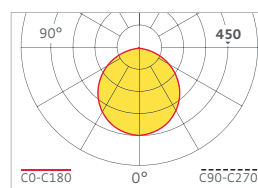

Welkin series

WELKIN

ULTRA SLIM LED PANEL

STANDARD COLOUR

DETAILS

- Ultra slim design
- Extruded aluminium body
- Powder coating
- Standard colour: white
- PMMA + PC diffuser
- Beam options: 120°
- CCT: 3000K, 4000K, 5000K
- Power factor: > 0.90
- CRI (Ra): 80...89
- Lifetime: 40.000 hrs
- Ta (°C): -20...50
- Luminous efficiency: 80lm/W
- UGR: > 19
- Supplied with LED driver
- Dimmable driver on request
- DALI driver on request

APPLICATIONS

- Offices
- Meeting rooms
- Show rooms
- Retail stores
- Hotels
- Common areas

ACCESSORIES

Mounting Kit:

- Wall: [LUX-WEL-WM]

- Suspension: [LUX-WEL-SK]