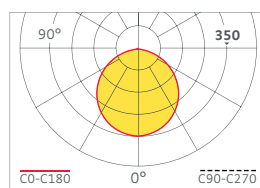

Welkin series

WELKIN

ULTRA SLIM LED PANEL

STANDARD COLOUR

DETAILS

- Ultra slim design
- Extruded aluminium body
- Powder coating
- Standard colour: white
- PMMA + PC diffuser
- Beam options: 120°
- CCT: 3000K, 4000K, 5000K
- Power factor: > 0.90
- CRI (Ra): 80...89
- Lifetime: 40.000 hrs
- Ta (°C): -20...50
- Luminous efficiency: 80lm/W
- UGR: > 19
- Supplied with LED driver
- Dimmable driver on request
- DALI driver on request

APPLICATIONS

- Offices
- Meeting rooms
- Show rooms
- Retail stores
- Hotels
- Common areas

ACCESSORIES

Mounting Kit:

- Wall: [LUX-WEL-WM]

- Suspension: [LUX-WEL-SK]